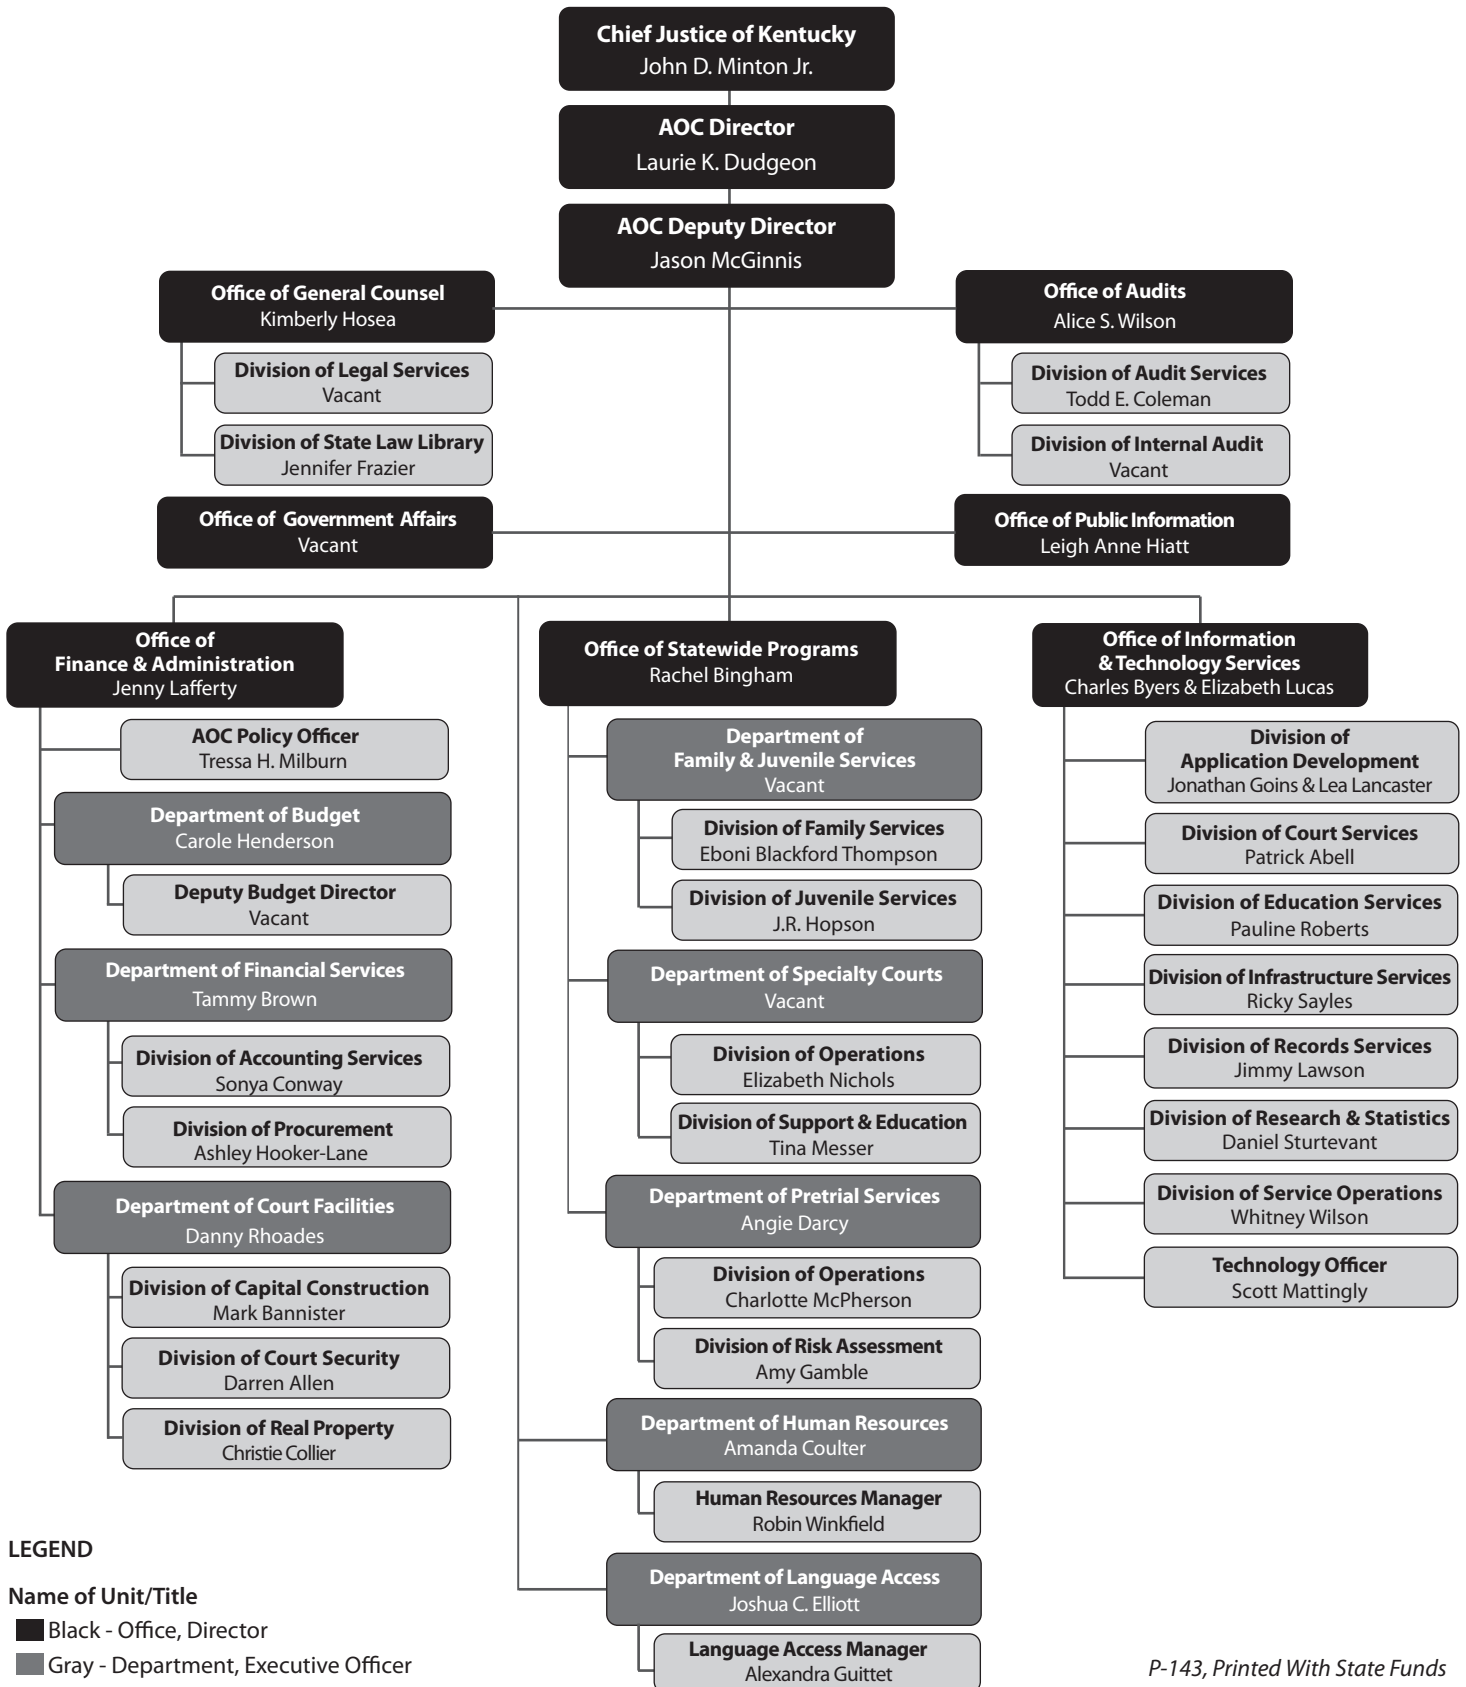

Administrative Office of the Courts

Kentucky Court of Justice

LEGEND

Name of Unit/Title

- Black - Office, Director
- Gray - Department, Executive Officer
- Light Gray - Division, Manager