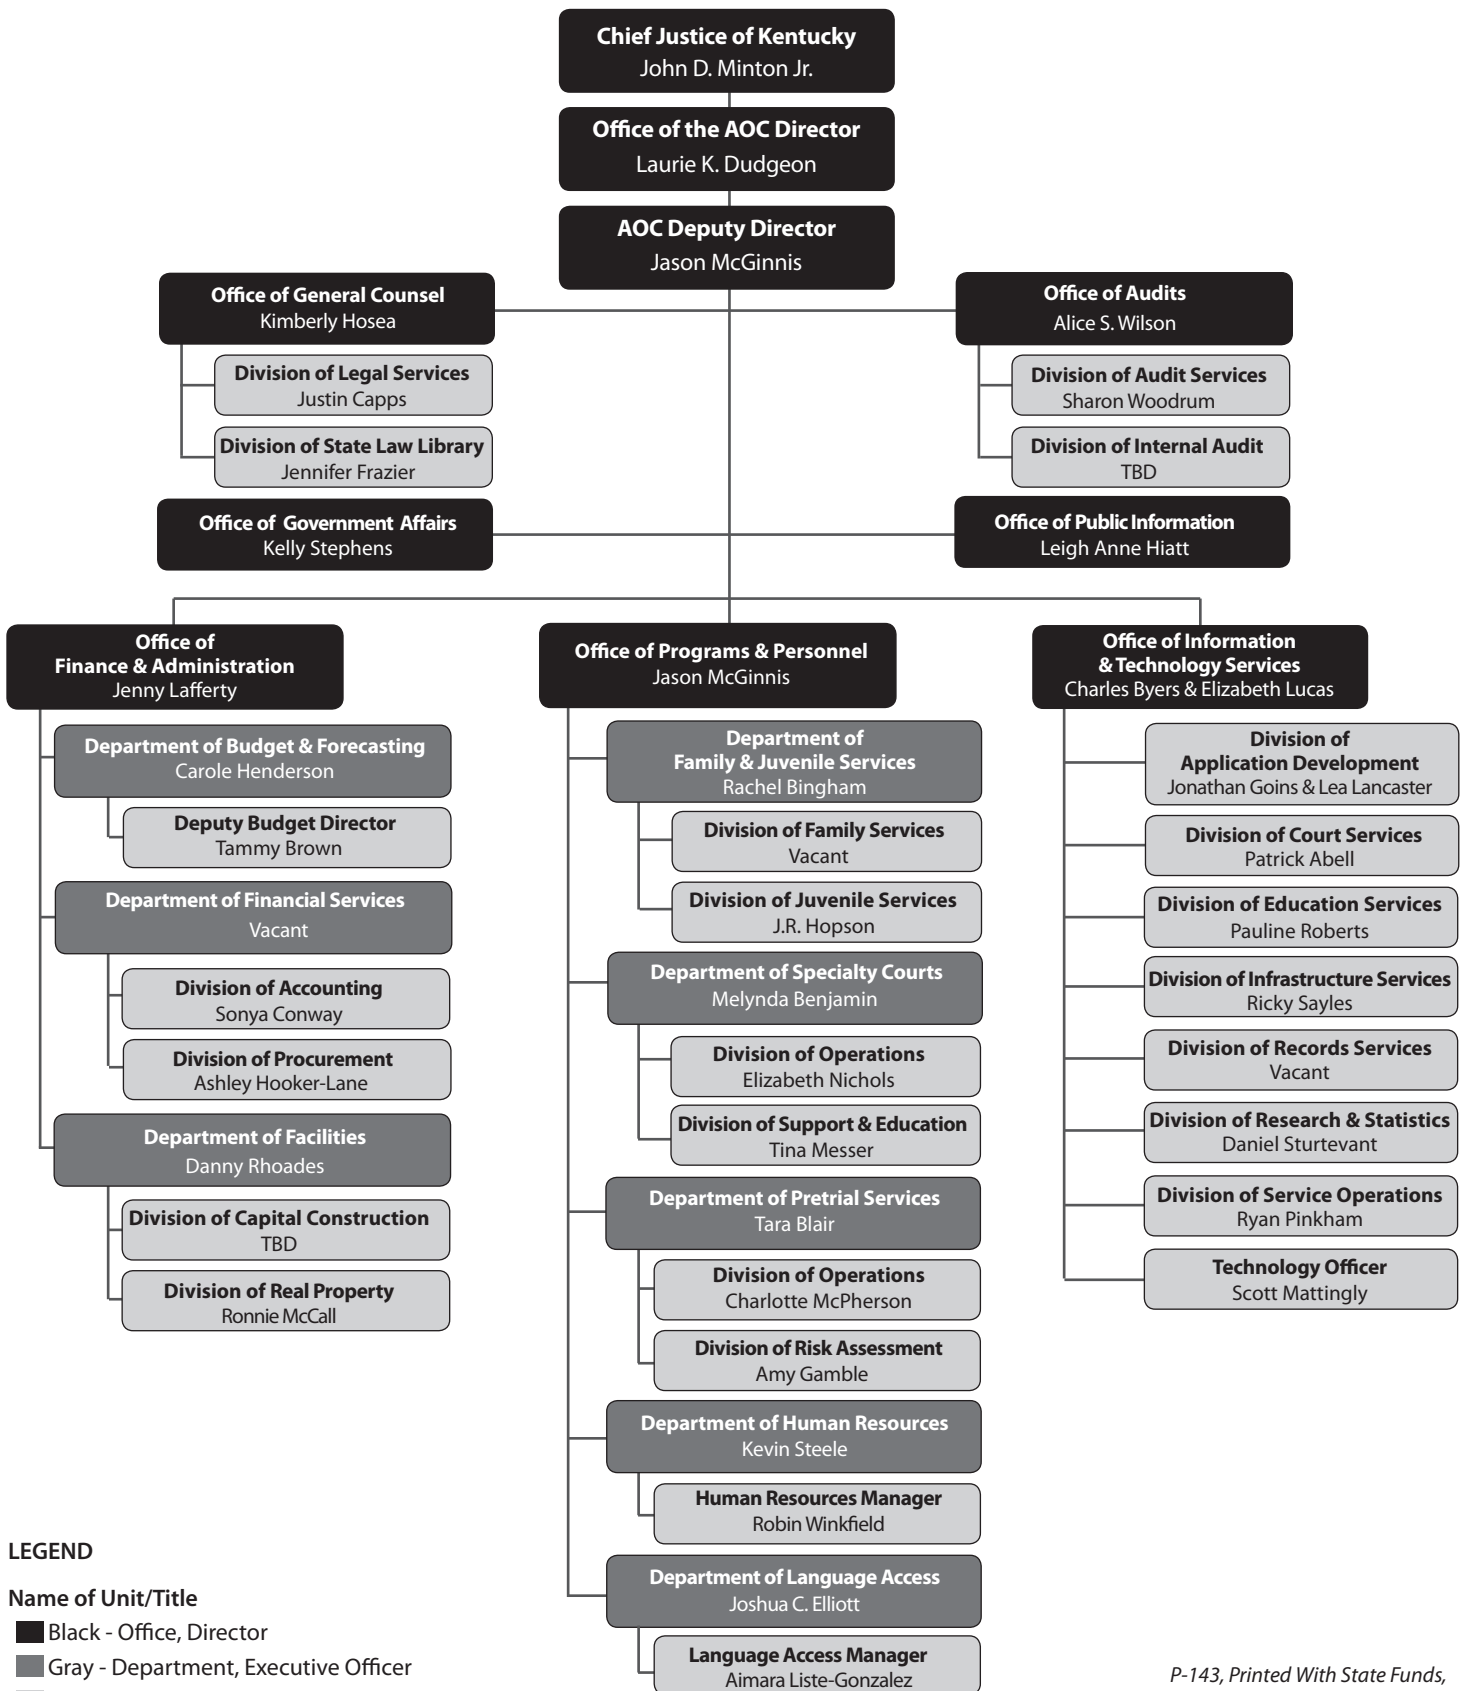

Administrative Office of the Courts

Kentucky Court of Justice

LEGEND

Name of Unit/Title

- Black - Office, Director
- Gray - Department, Executive Officer
- Light Gray - Division, Manager