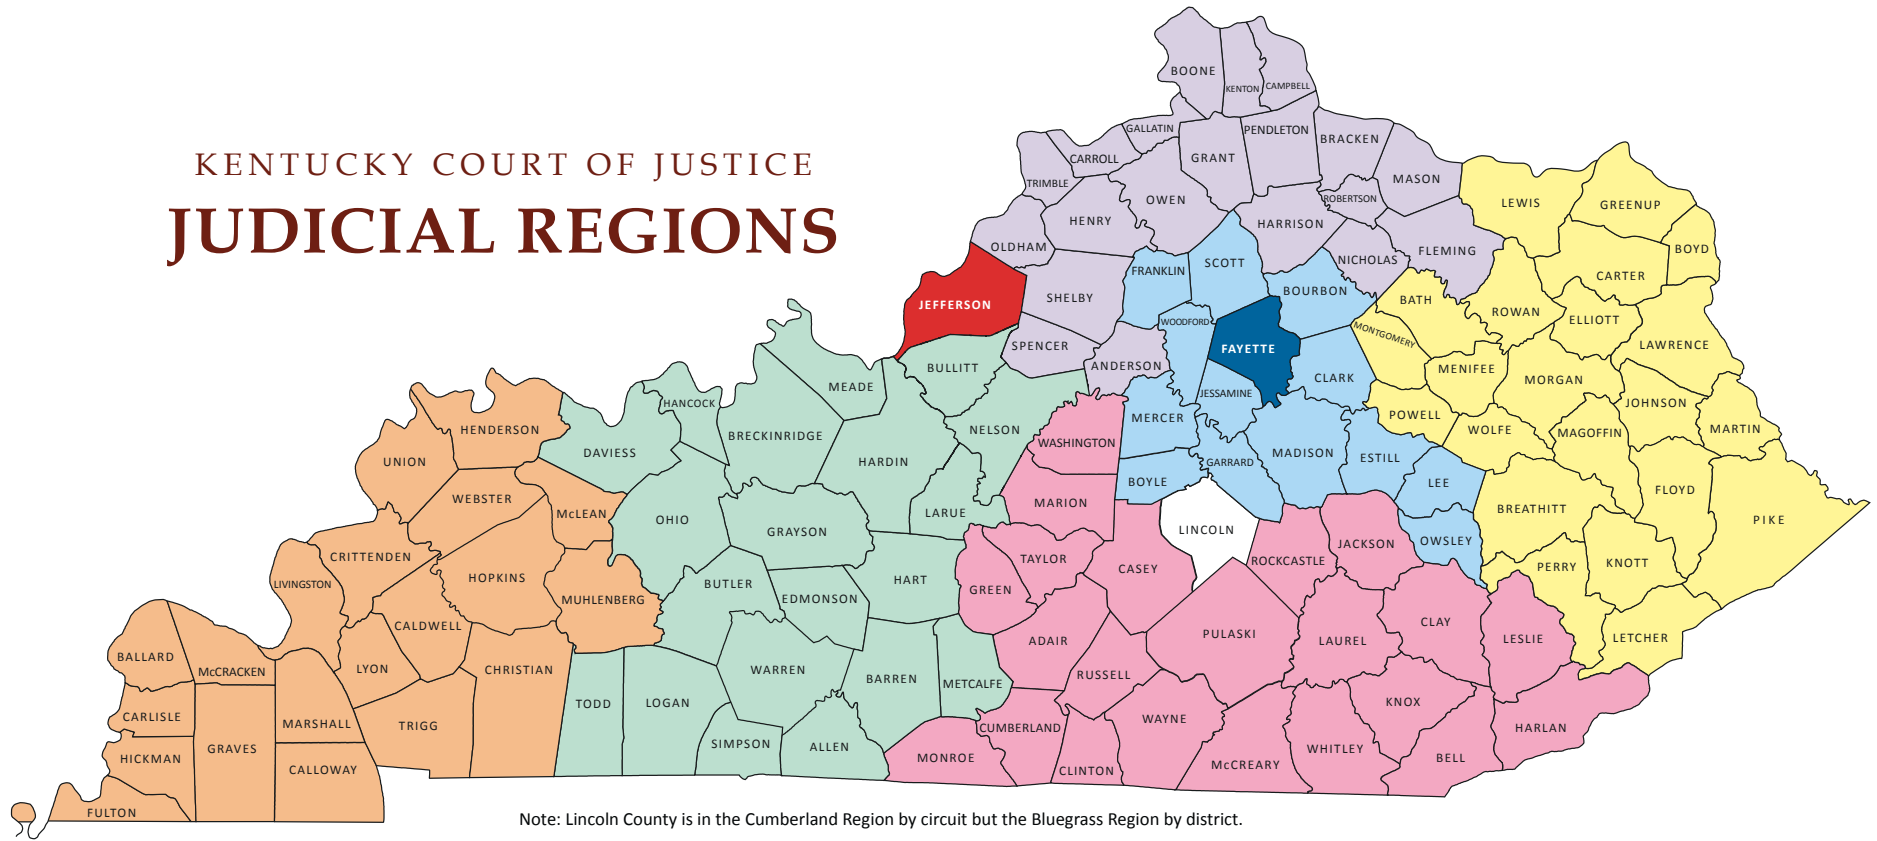

KENTUCKY COURT OF JUSTICE JUDICIAL REGIONS

1 - Purchase Region

Chief Regional Circuit Judge - C. Rene' Williams
 Vice Chief Regional Circuit Judge - Brian W. Wiggins
 Chief Regional District Judge - Hunter B. Whitesell II
 Vice Chief Regional District Judge - Louis K. Myers

2 - Green River Region

Chief Regional Circuit Judge - Kelly Mark Easton
 Vice Chief Regional Circuit Judge - Janet J. Crocker
 Chief Regional District Judge - C. Derek Reed
 Vice Chief Regional District Judge - Kimberly W. Shumate

3 - Cumberland Region

Chief Regional Circuit Judge - Jeffrey T. Burdette
 Vice Chief Regional Circuit Judge - Gregory A. Lay
 Chief Regional District Judge - Jeffrey Scott Lawless
 Vice Chief Regional District Judge - Michael Loy

4 - Metro Region

Chief Regional Circuit Judge - Brian C. Edwards
 Chief Regional District Judge - Anne Haynie

5 - Bluegrass Region

Chief Regional Circuit Judge - Jean C. Logue
 Vice Chief Regional Circuit Judge - Hunter Daugherty
 Chief Regional District Judge - Mary Jane Phelps
 Vice Chief Regional District Judge - Janet C. Booth